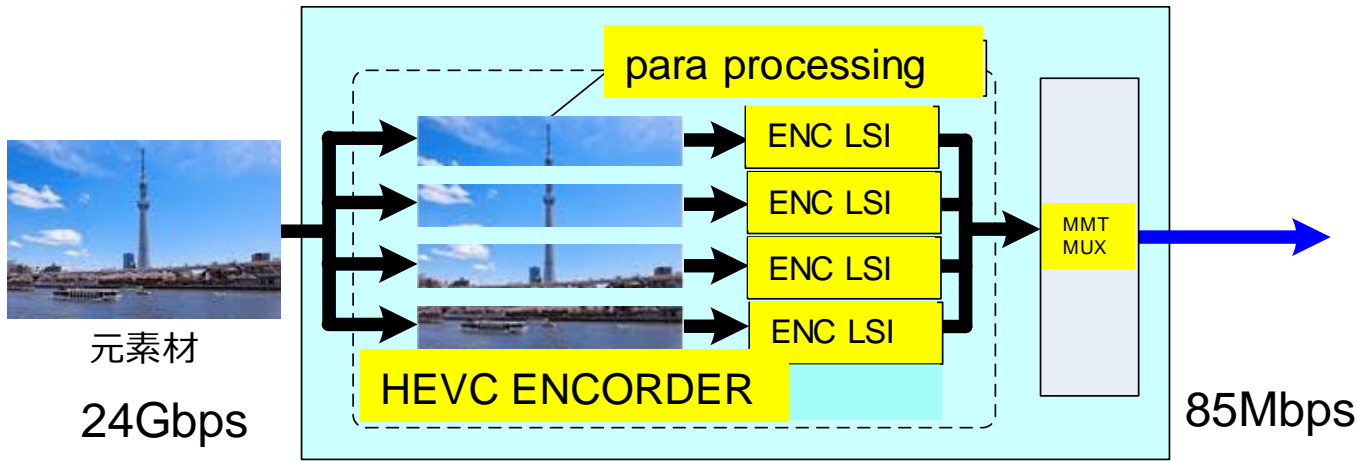

8K Encoder/Decoder

8K Encoder