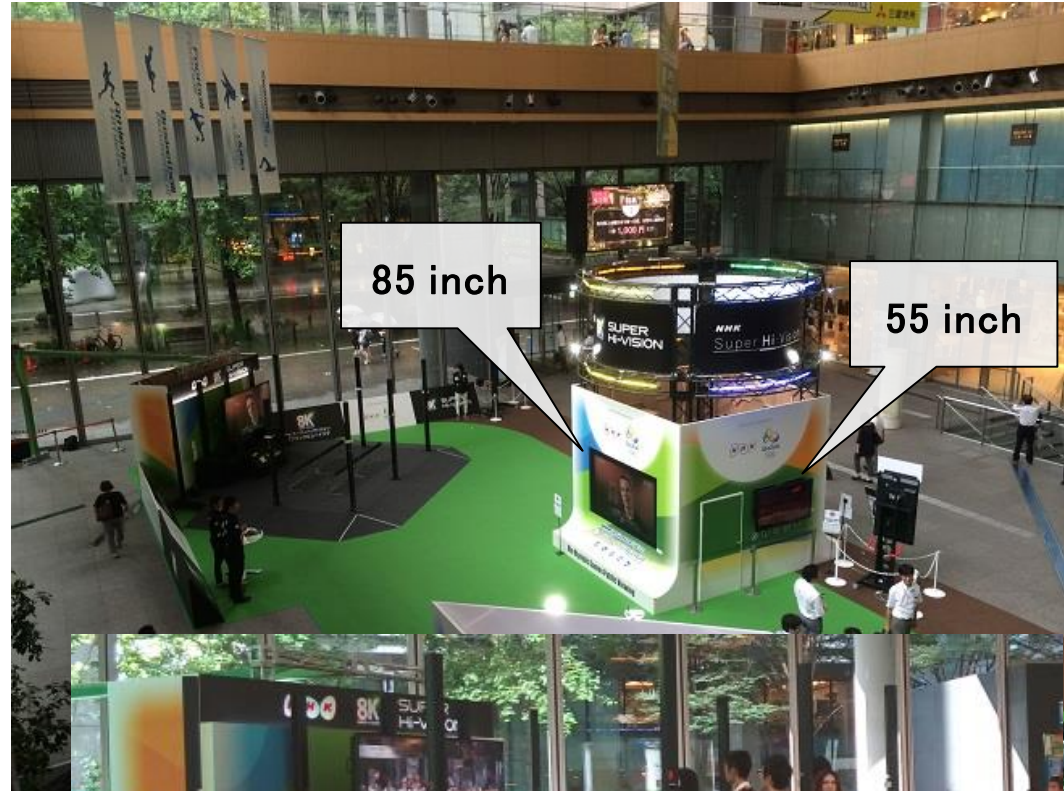

IBC 350inch Thertre

TOKYO2020 JAPAN HOUSE 85inch LCD

Rio Terrestrial Test Broadcasting

→ Wired
--> Wireless

8K International Transmission

- Pacific route(x2) and Russia route(x2) = 4 routes
- 140Mbit/s stream x2 = 280Mbit/s using AVC compression

Public Viewing(NHK Japan)

Confidential/NHK

NHK Fureai Hall 480inch Projector

NHK Kyoto 220inch

Public Viewing in Tokyo

8K
SUPER HI-VISION

NHK

Ariake Panasonic Tokyo Center
240inch Projector

Marunouchi
MARUCUBE
85inch LCD × 3
55inch LCD × 2

More than 80,000 audiences

NHK local Stations

8K Terrestrial Transmission Test (NHK - Science & Technology Research Laboratory)

Confidential/NHK

8K Terrestrial Transmission Test (NHK - Science & Technology Research Laboratory)