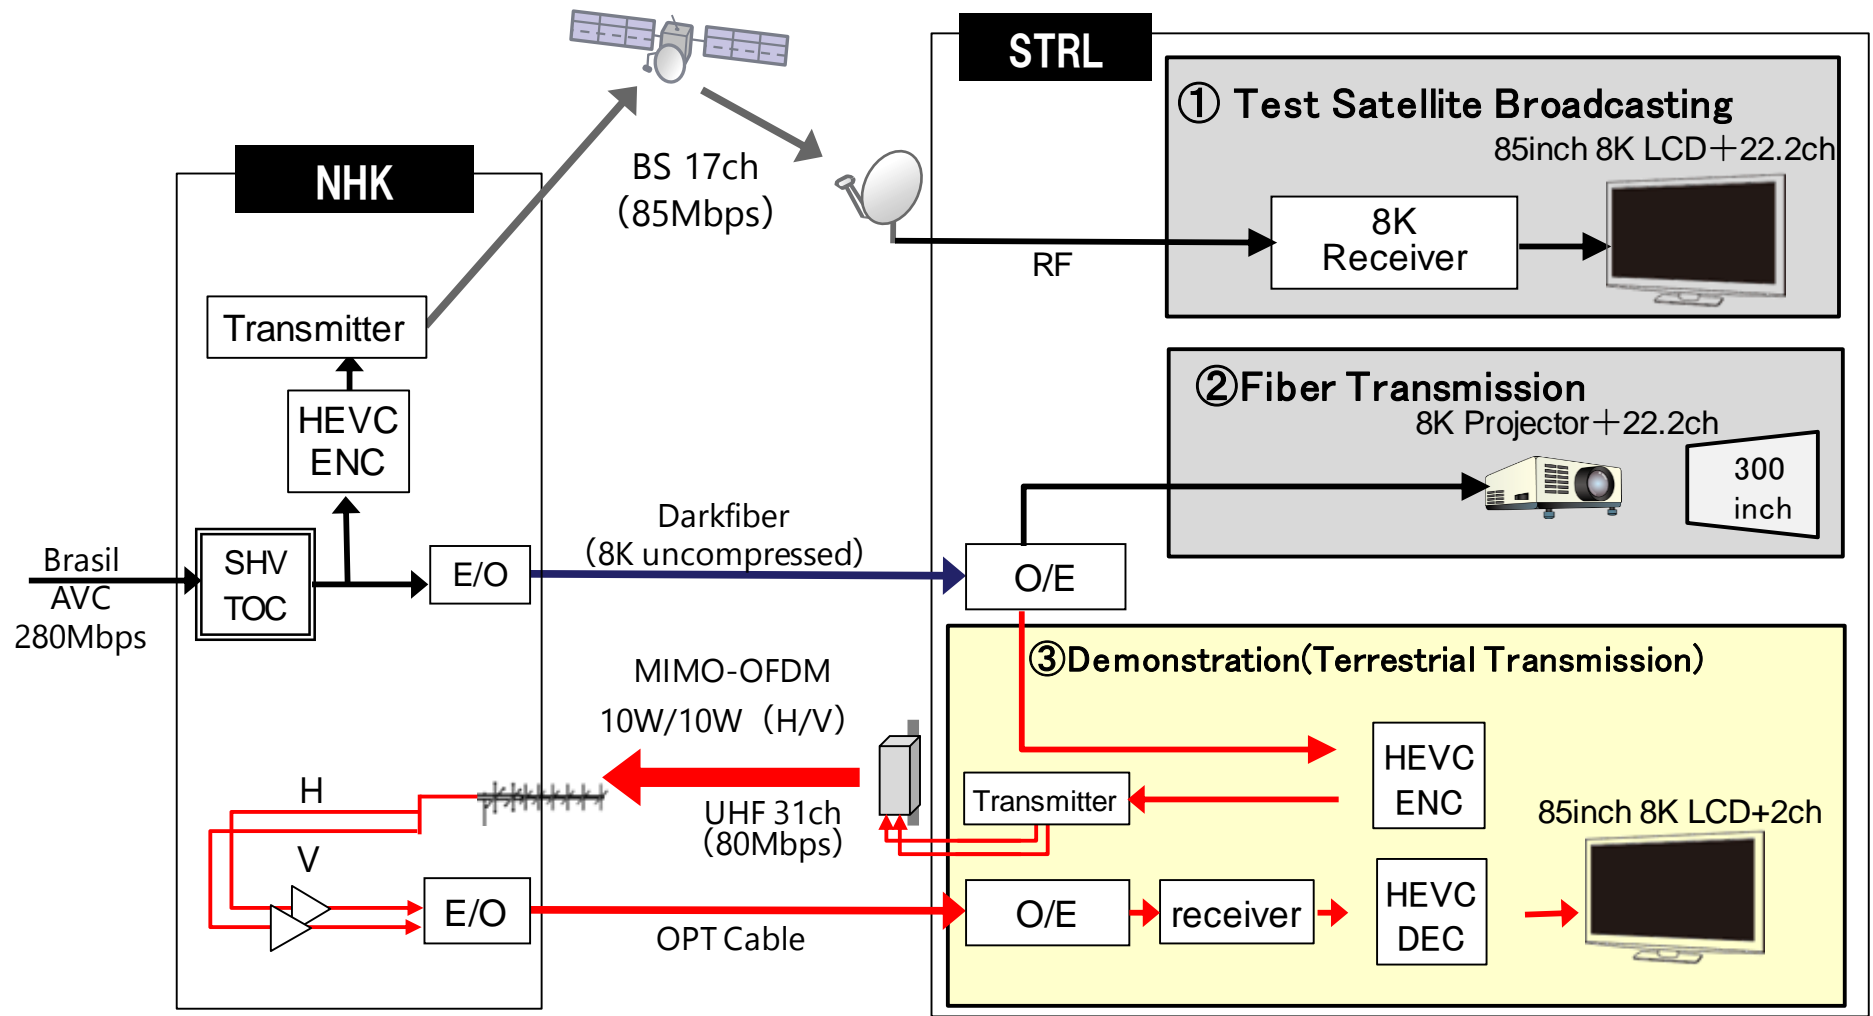

Marunouchi
MARUCUBE
85inch LCD × 3
55inch LCD × 2

More than 80,000 audiences

NHK local Stations

8K Terrestrial Transmission Test (NHK - Science & Technology Research Laboratory)

Confidential/NHK

8K Terrestrial Transmission Test (NHK - Science & Technology Research Laboratory)