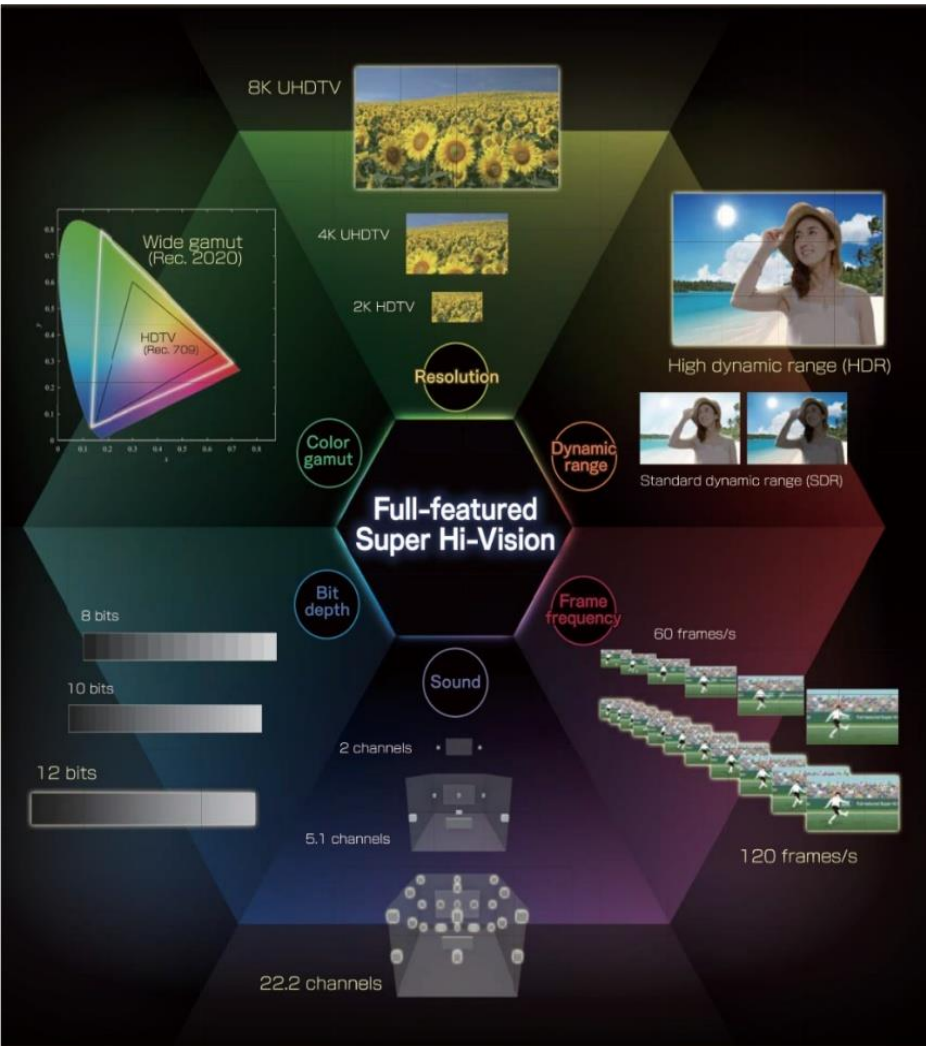

8K Super Hi-Vision

Images

8K UHDTV
3,300 million pixels

4K UHDTV
800 million pixels

2K HDTV
200 million pixels

Ultrahigh-definition images with 7680 X 4320 pixels

Sound

22.2 multichannel sound system with 3 layers

Full-featured 8K Super Hi-Vision

- Ultimate format of 8K Super Hi-Vision
 - Featuring
 - HDR (High Dynamic Range)
ITU-R BT.2100
 - WCG (Wide Color Gamut)
ITU-R BT.2020
 - HFR (High Frame rate)
120 frame/s
Hybrid Log-Gamma (HLG)
*ITU-R BT.2020 recommended
 - High Bit depth
12 bits
ITU-R BT.2020
 - 22.2 multichannel system
ITU-R BS.2051
- 8K test satellite broadcasting covers
 - 8K HDR & WCG for images
 - 22.2 multichannel sound