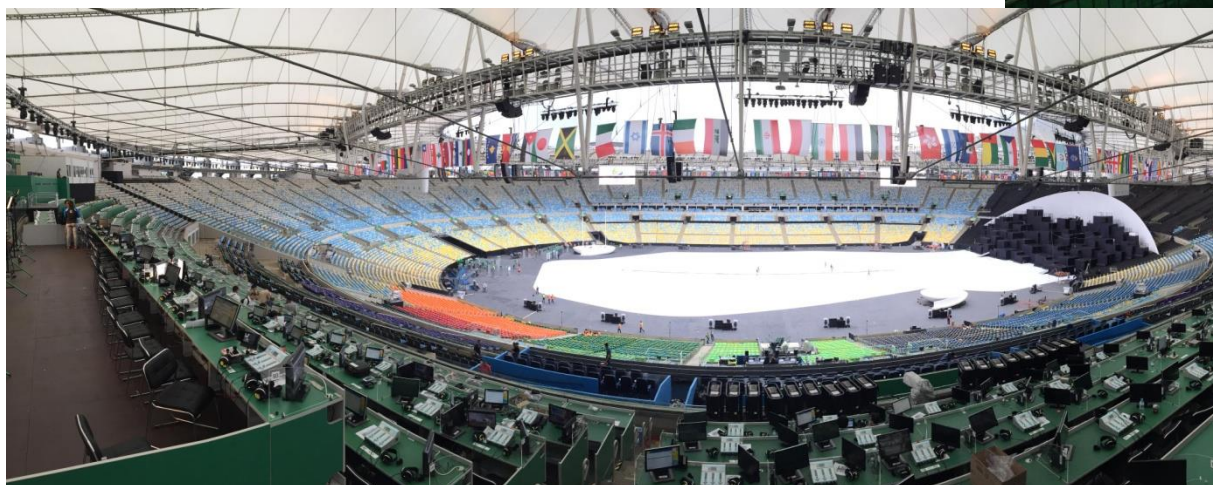

8K LIVE Productions (RIO Olympics)

8K
SUPER HI-VISION

Shipping and Setting up

8K
SUPER HI-VISION

NHK

Cameras

8K
SUPER HI-VISION

NHK