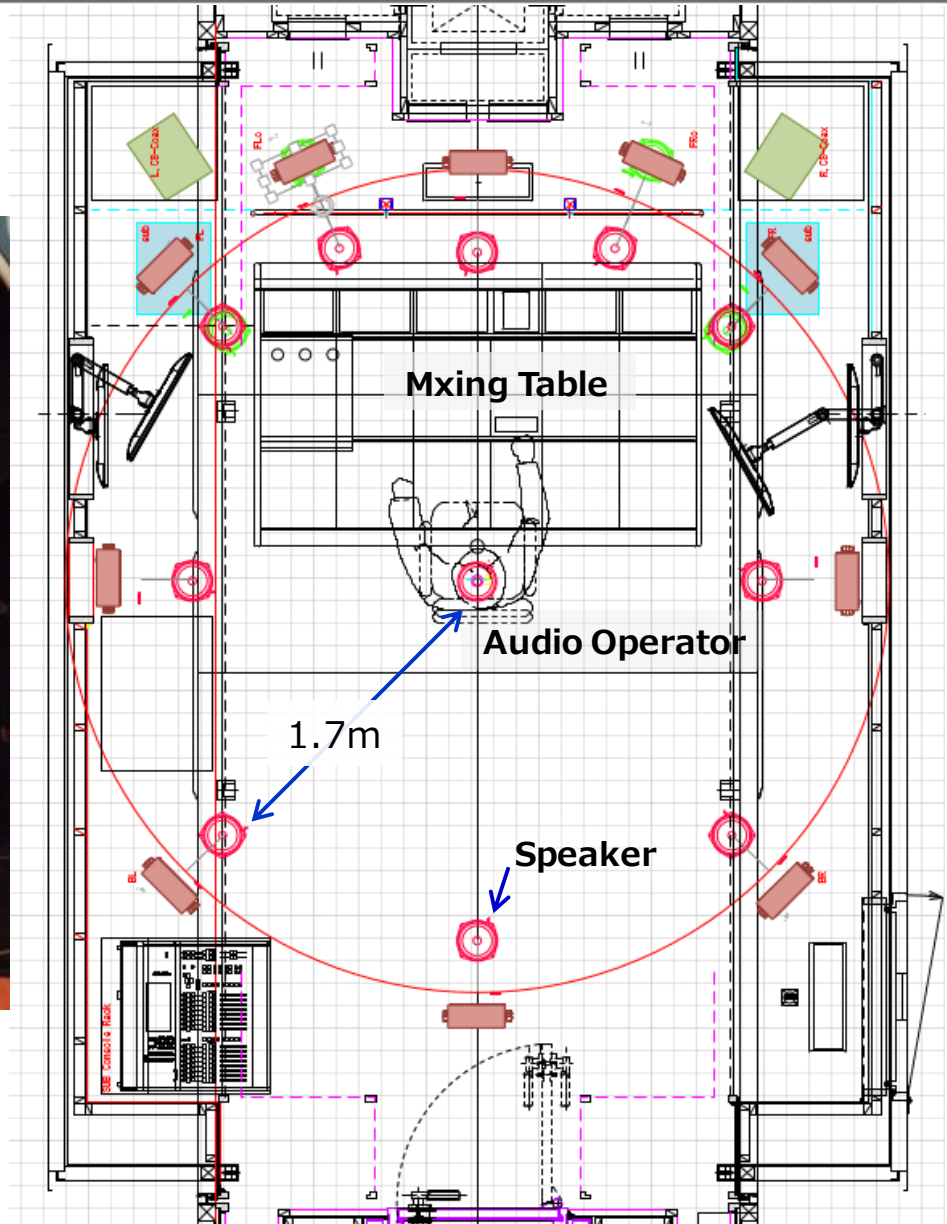

8K Display

(フレキシブルOLED)

8K OB Truck

8K OB Truck

Production Room

Spec	
SHC1	SHC2
L11.9m x H3.3m x W2.5m	
10 cameras、VTR x 4 Slow Player x4	
16 input videomixer	20input videomixer

VTR control

22.2ch Audio Production Truck

8K
SUPER HI-VISION

NHK

Spec

L11.5m、車H3.5m、expansion body

22.2ch Mixer
22.2ch Speaker

22.2ch/5.1ch/2ch

22.2ch Audio Production Truck

Mixing Room