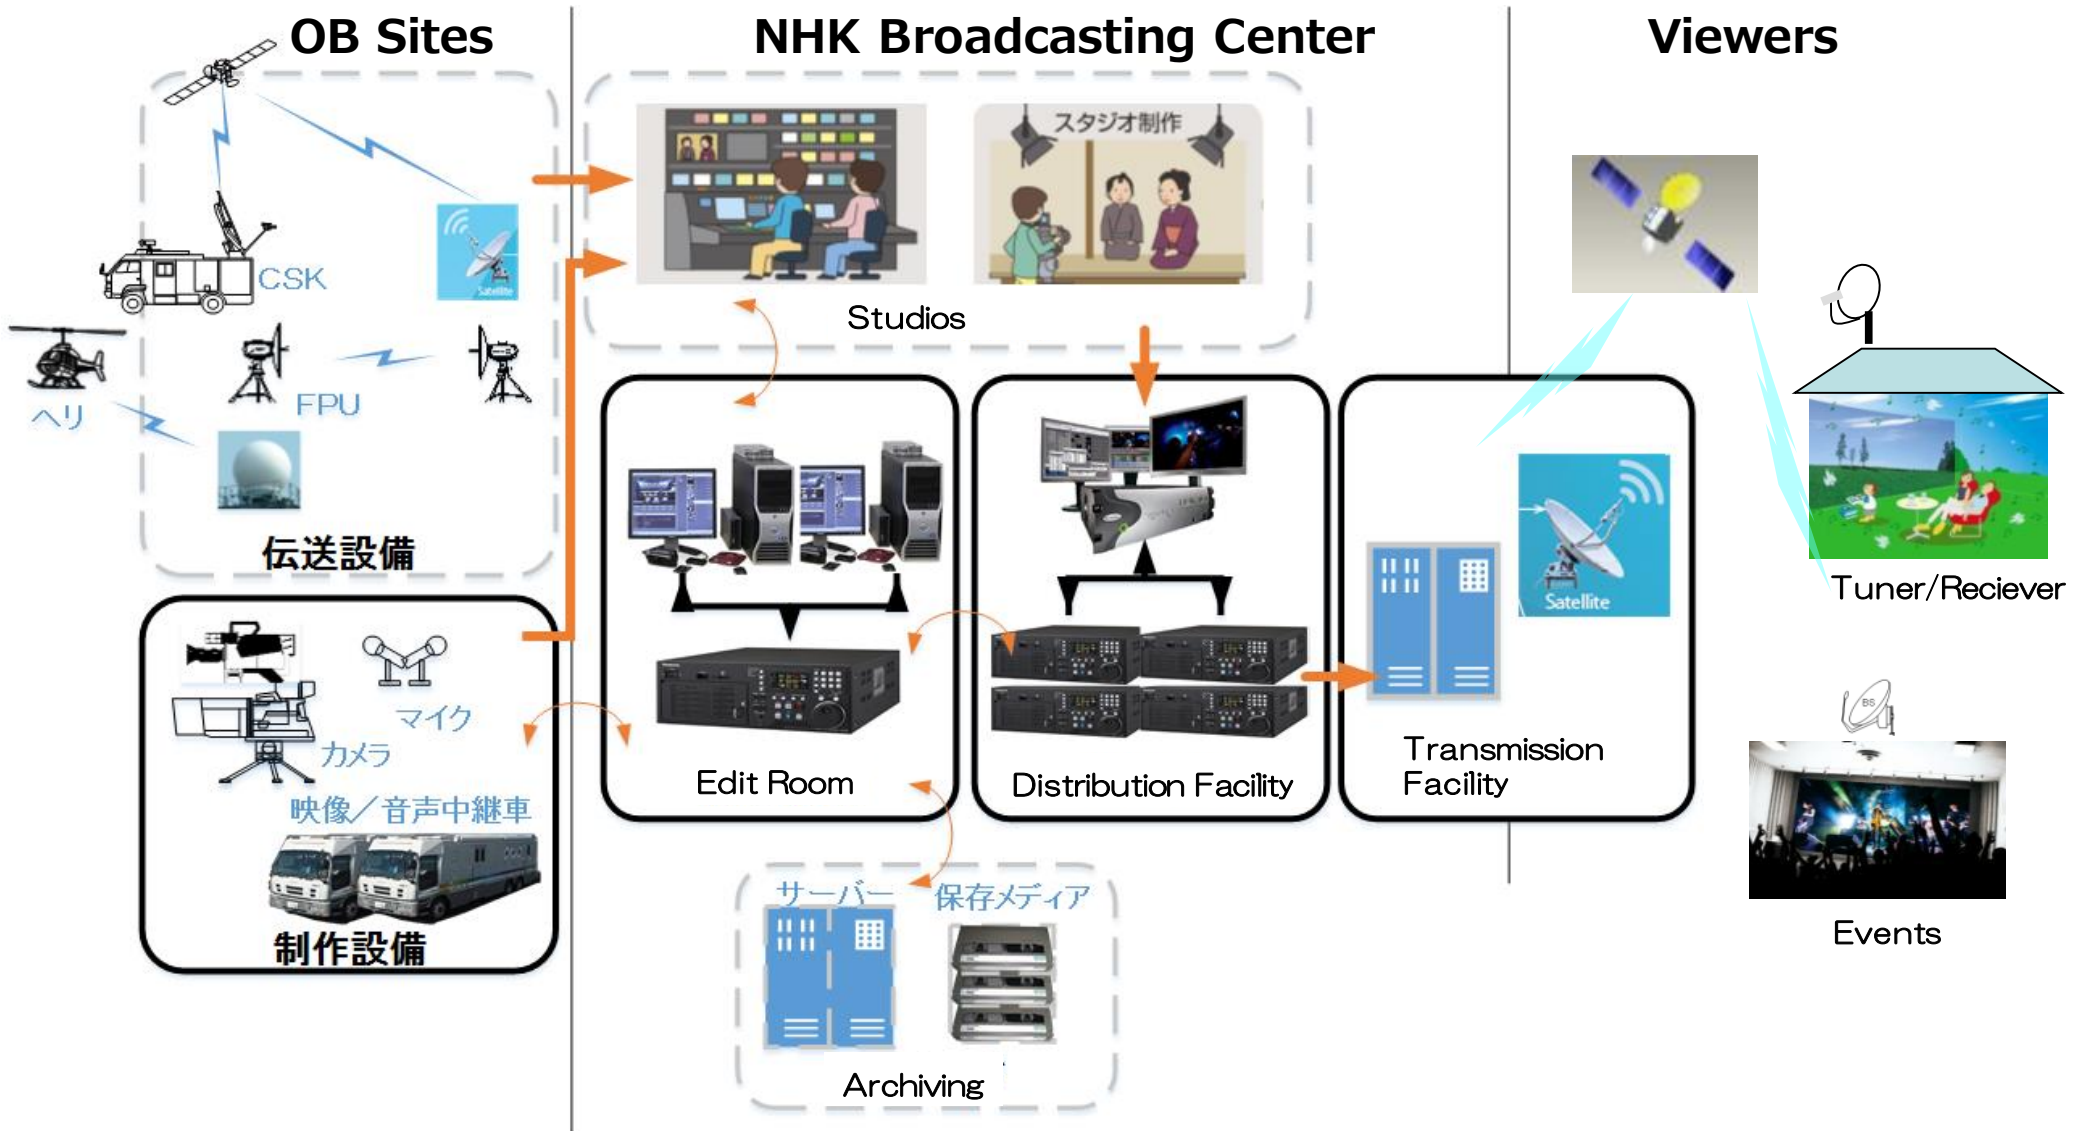

8K Broadcasting Facility