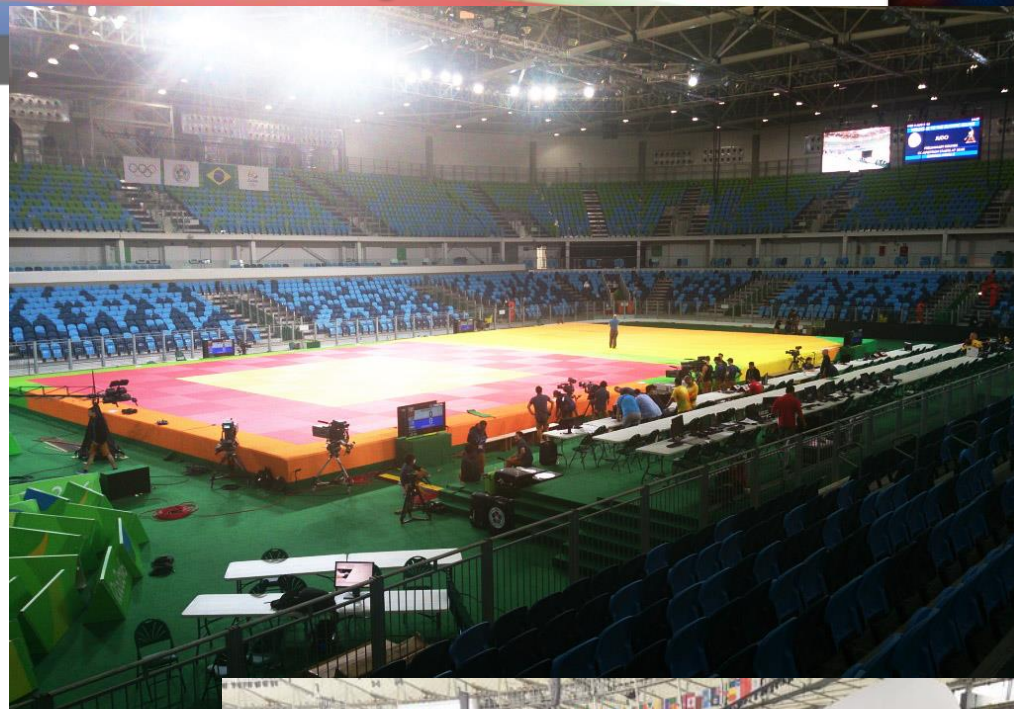

8K LIVE Productions (RIO Olympics)

8K
SUPER HI-VISION

Shipping and Setting up

8K
SUPER HI-VISION

NHK

Cameras

8K
SUPER HI-VISION

NHK