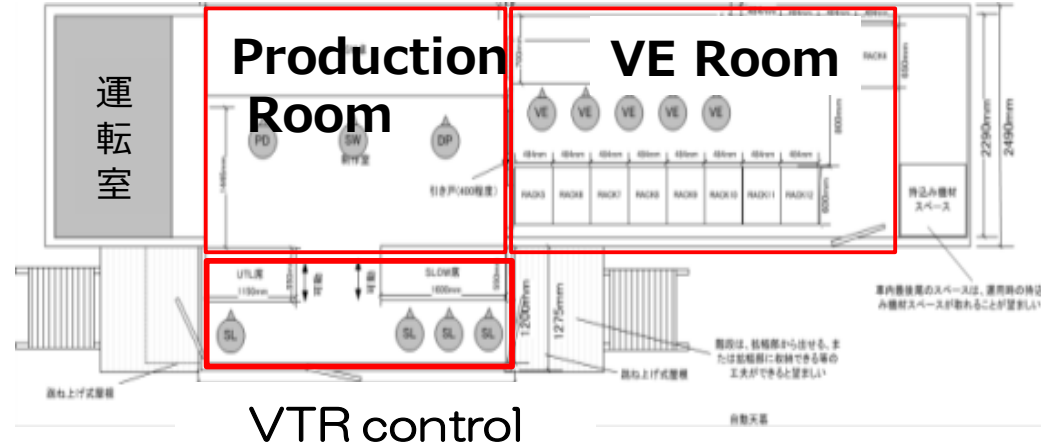

8K Display

(フレキシブルOLED)

8K OB Truck

8K OB Truck

Production Room

Spec	
SHC1	SHC2
L11.9m x H3.3m x W2.5m	
10 cameras、VTR x 4 Slow Player x4	
16 input videomixer	20input videomixer

VTR control

22.2ch Audio Production Truck

8K
SUPER HI-VISION

NHK

Spec

L11.5m、車H3.5m、expansion body

22.2ch Mixer
22.2ch Speaker

22.2ch/5.1ch/2ch

22.2ch Audio Production Truck

Mixing Room