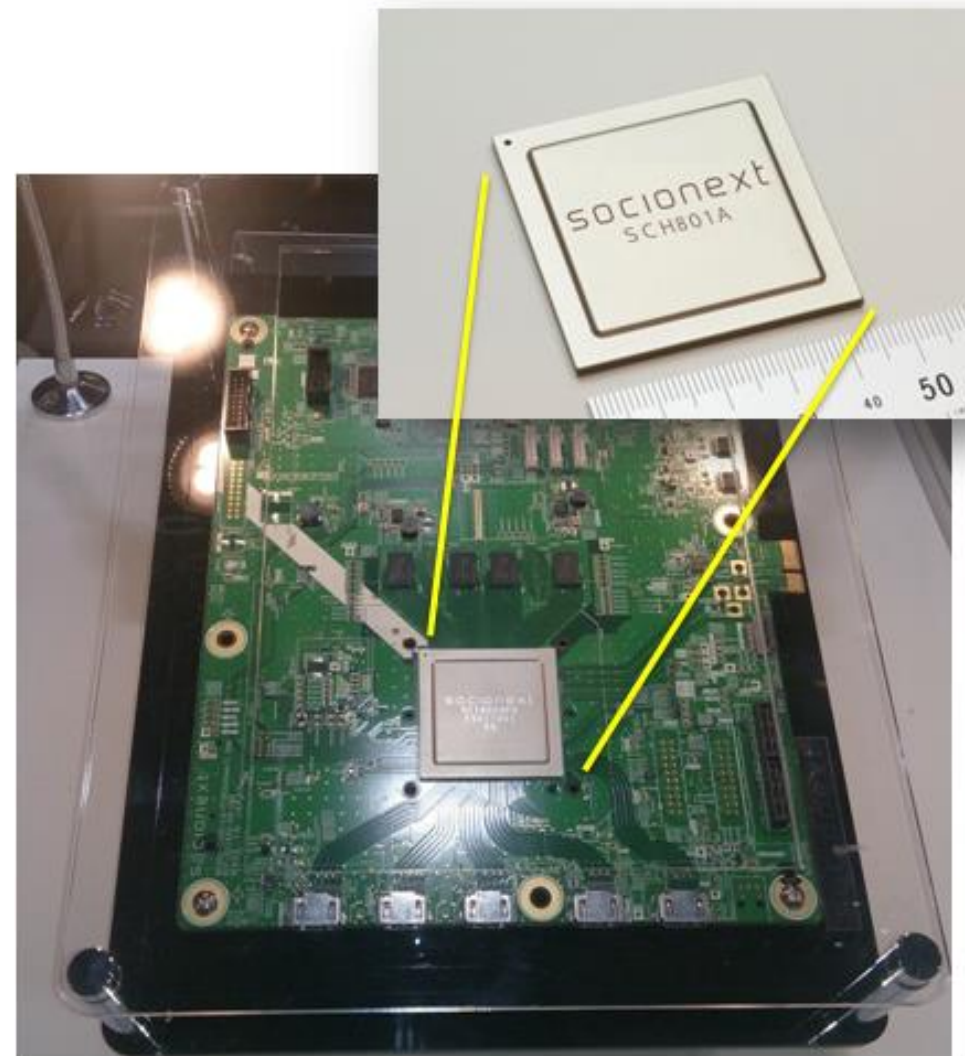

Earth-Station Transmitting antenna

HEVC Decoder

8K
SUPER HI-VISION

NHK

Confidential/NHK

Input	7680 x 4320, 60P
Interface (input)	PCI Express Gen 2
Interface (output)	HDMI 2.0 x 4ch
Size	45 mm x 45 mm

8K Receiver