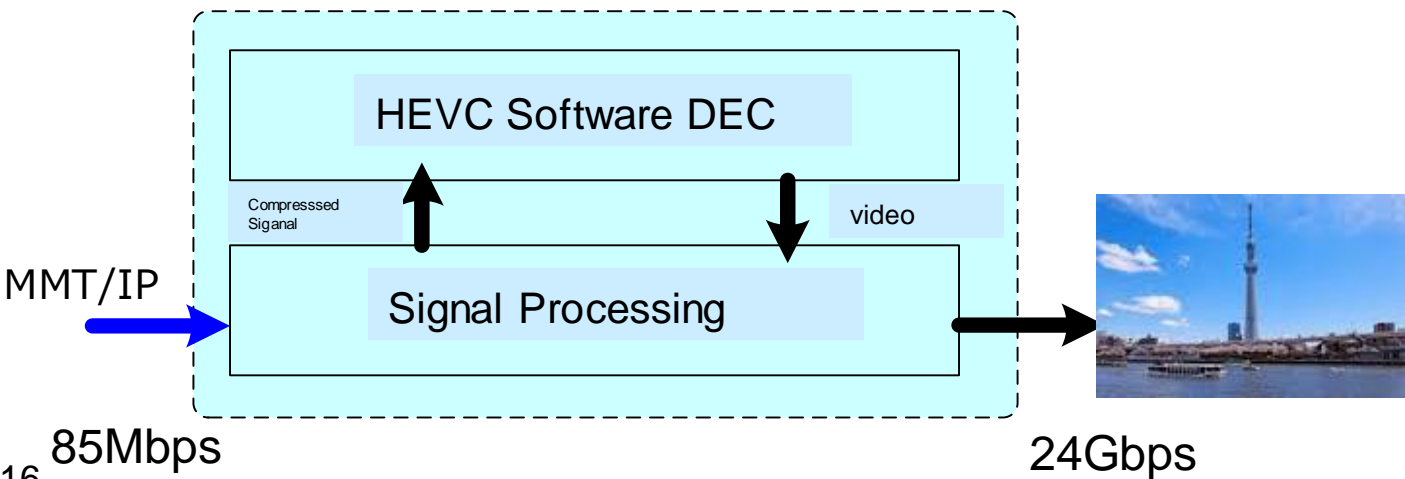

8K Encoder/Decoder

8K Encoder

8K Decoder