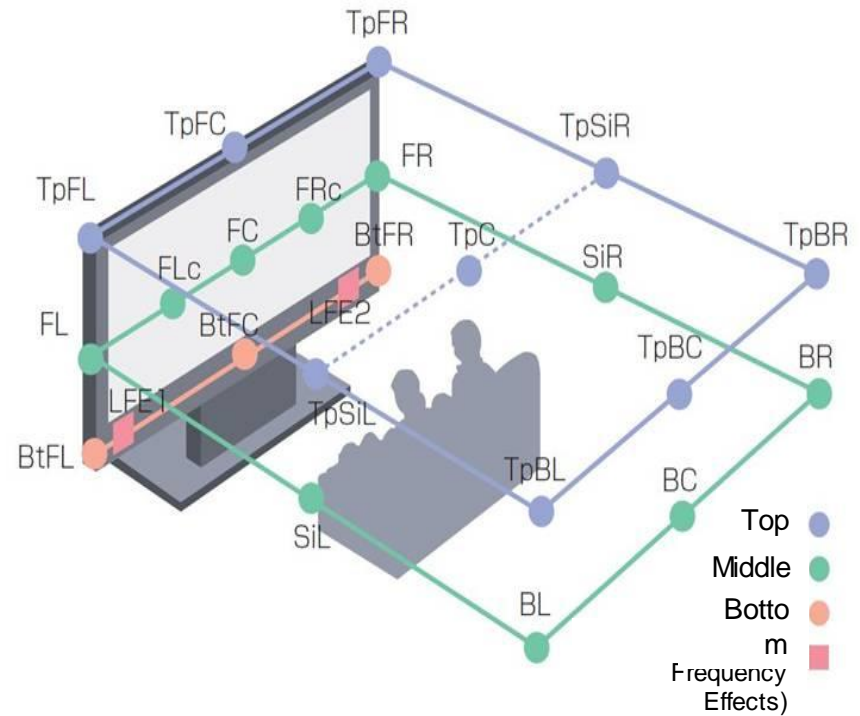

8K Super Hi-Vision

Images

8K UHDTV
3,300 million pixels

4K UHDTV
800 million pixels

2K HDTV
200 million pixels

Ultrahigh-definition images with 7680 X 4320 pixels

Sound

22.2 multichannel sound system with 3 layers

Full-featured 8K Super Hi-Vision

- Ultimate format of 8K Super Hi-Vision
 - Featuring
 - HDR (High Dynamic Range)
ITU-R BT.2100
 - WCG (Wide Color Gamut)
ITU-R BT.2020
 - HFR (High Frame rate)
120 frame/s
Hybrid Log-Gamma (HLG)
*ITU-R BT.2020 recommended
 - High Bit depth
12 bits
ITU-R BT.2020
 - 22.2 multichannel system
ITU-R BS.2051
- 8K test satellite broadcasting covers
 - 8K HDR & WCG for images
 - 22.2 multichannel sound