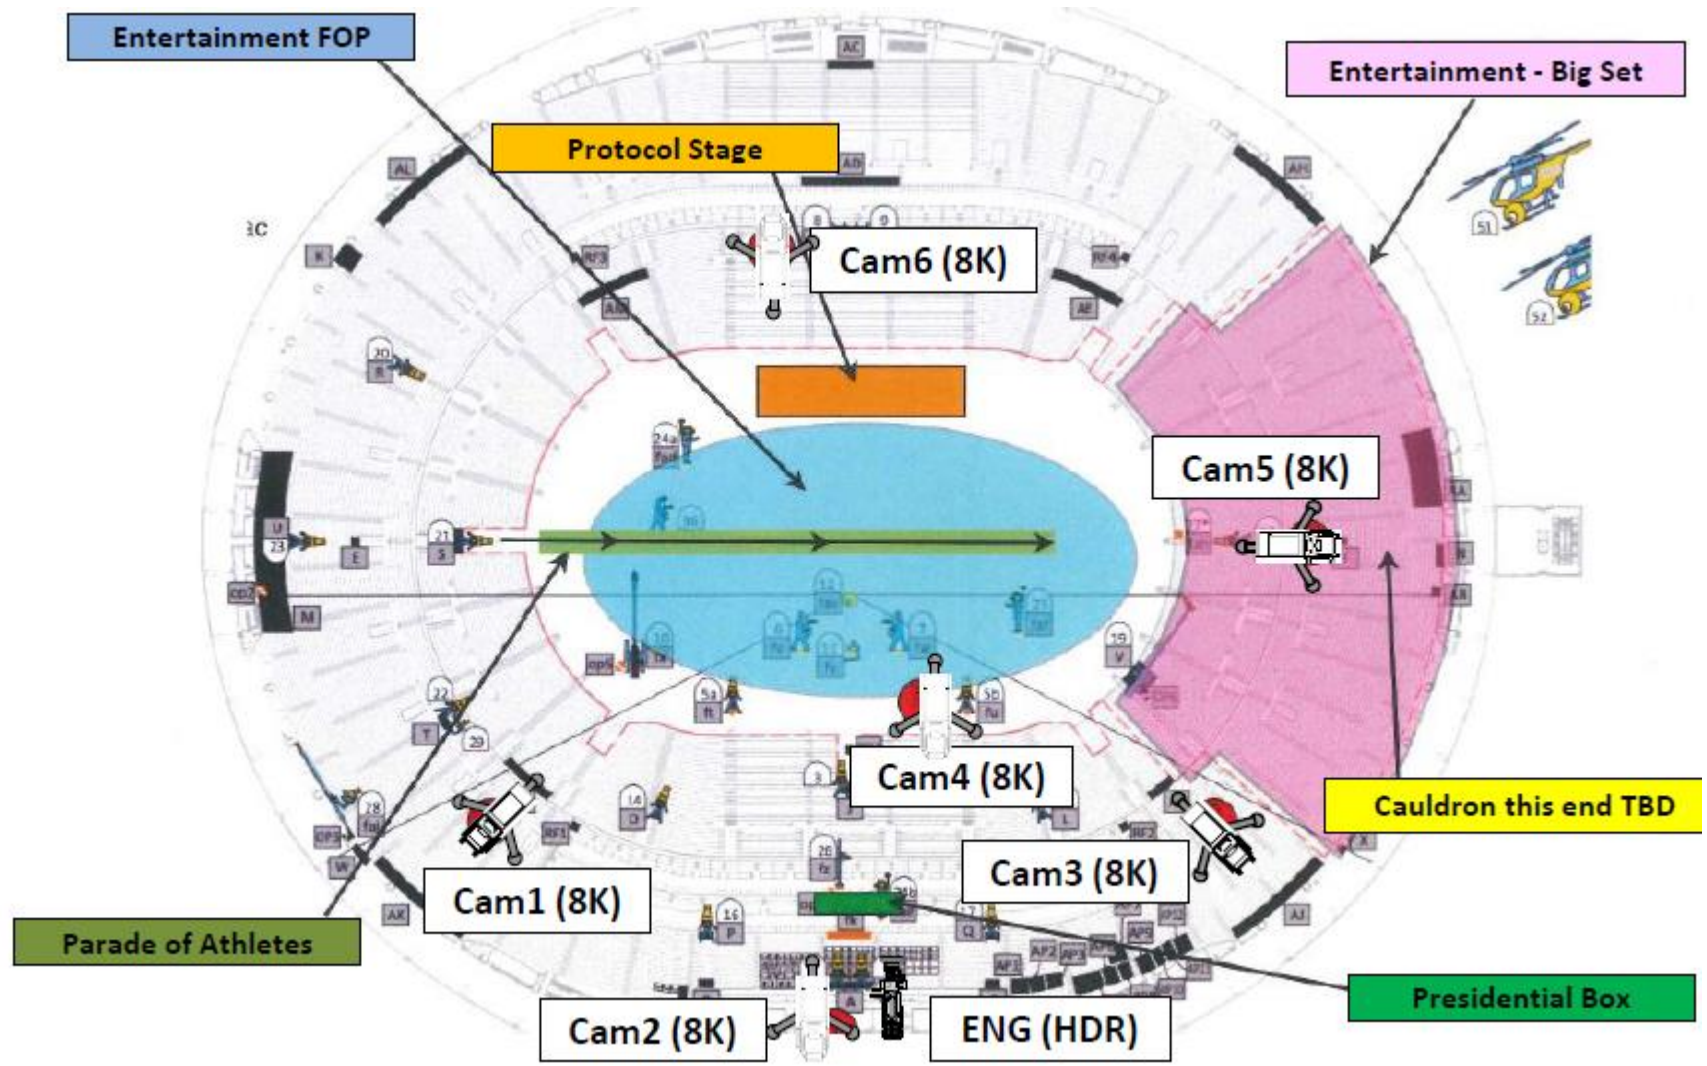

8K Display

(フレキシブルOLED)

8K OB Truck

8K OB Truck

Production Room

Spec	
SHC1	SHC2
L11.9m x H3.3m x W2.5m	
10 cameras、VTR x 4 Slow Player x4	
16 input videomixer	20input videomixer

VTR control

22.2ch Audio Production Truck

IBC

IBC PV theatre
350 inch PJ
85 inch LCD

Via Pacific Route
KDDI 280Mbit/s

Via Russia
KDDI 280Mbit/s

NHK Tokyo
Network Center

RX Studio

Recording, Editing

SHV TOC

LIVE

Playout

BSAT-3

NHK Branch Stations

5 PV locations
in Tokyo and Osaka

Globo.com

350 inch PJ at Museu do Amanhã

Terrestrial Transmission Trial

Camera Plan (Opening Ceremony)

Rio Olympics (Production Trucks)

SHC-1
Production Truck
Production Room

TA-1 Audio Truck
Mix Room

SHC-1
Production Truck
VE Room

Public Viewing (Brasil)

8K
SUPER HI-VISION

Confidential/NHK